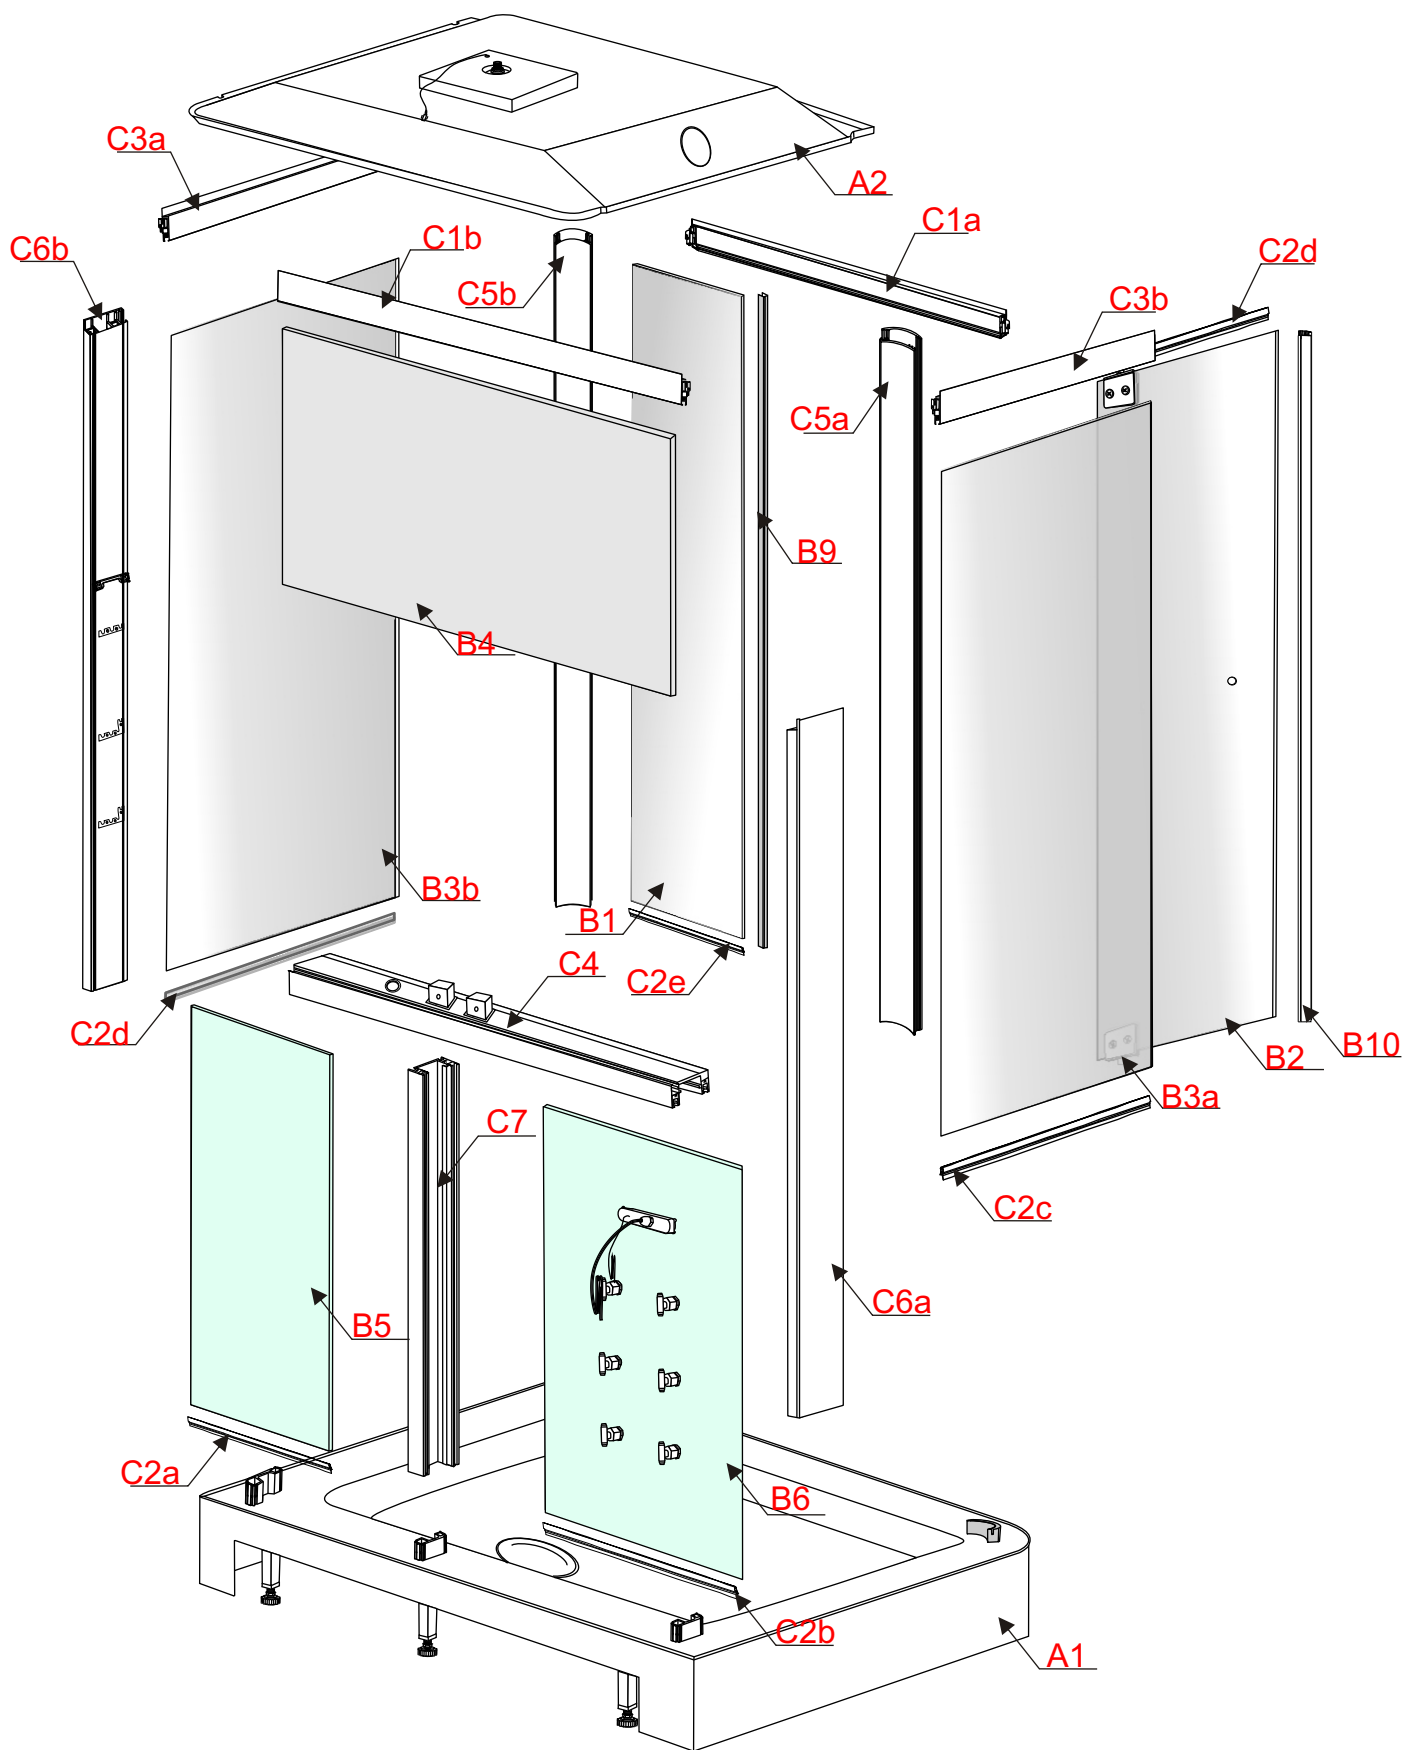

MONTAVIMO INSTRUKCIJA

SO126/SO130:900x1000x2150

F3
4X12mm X2