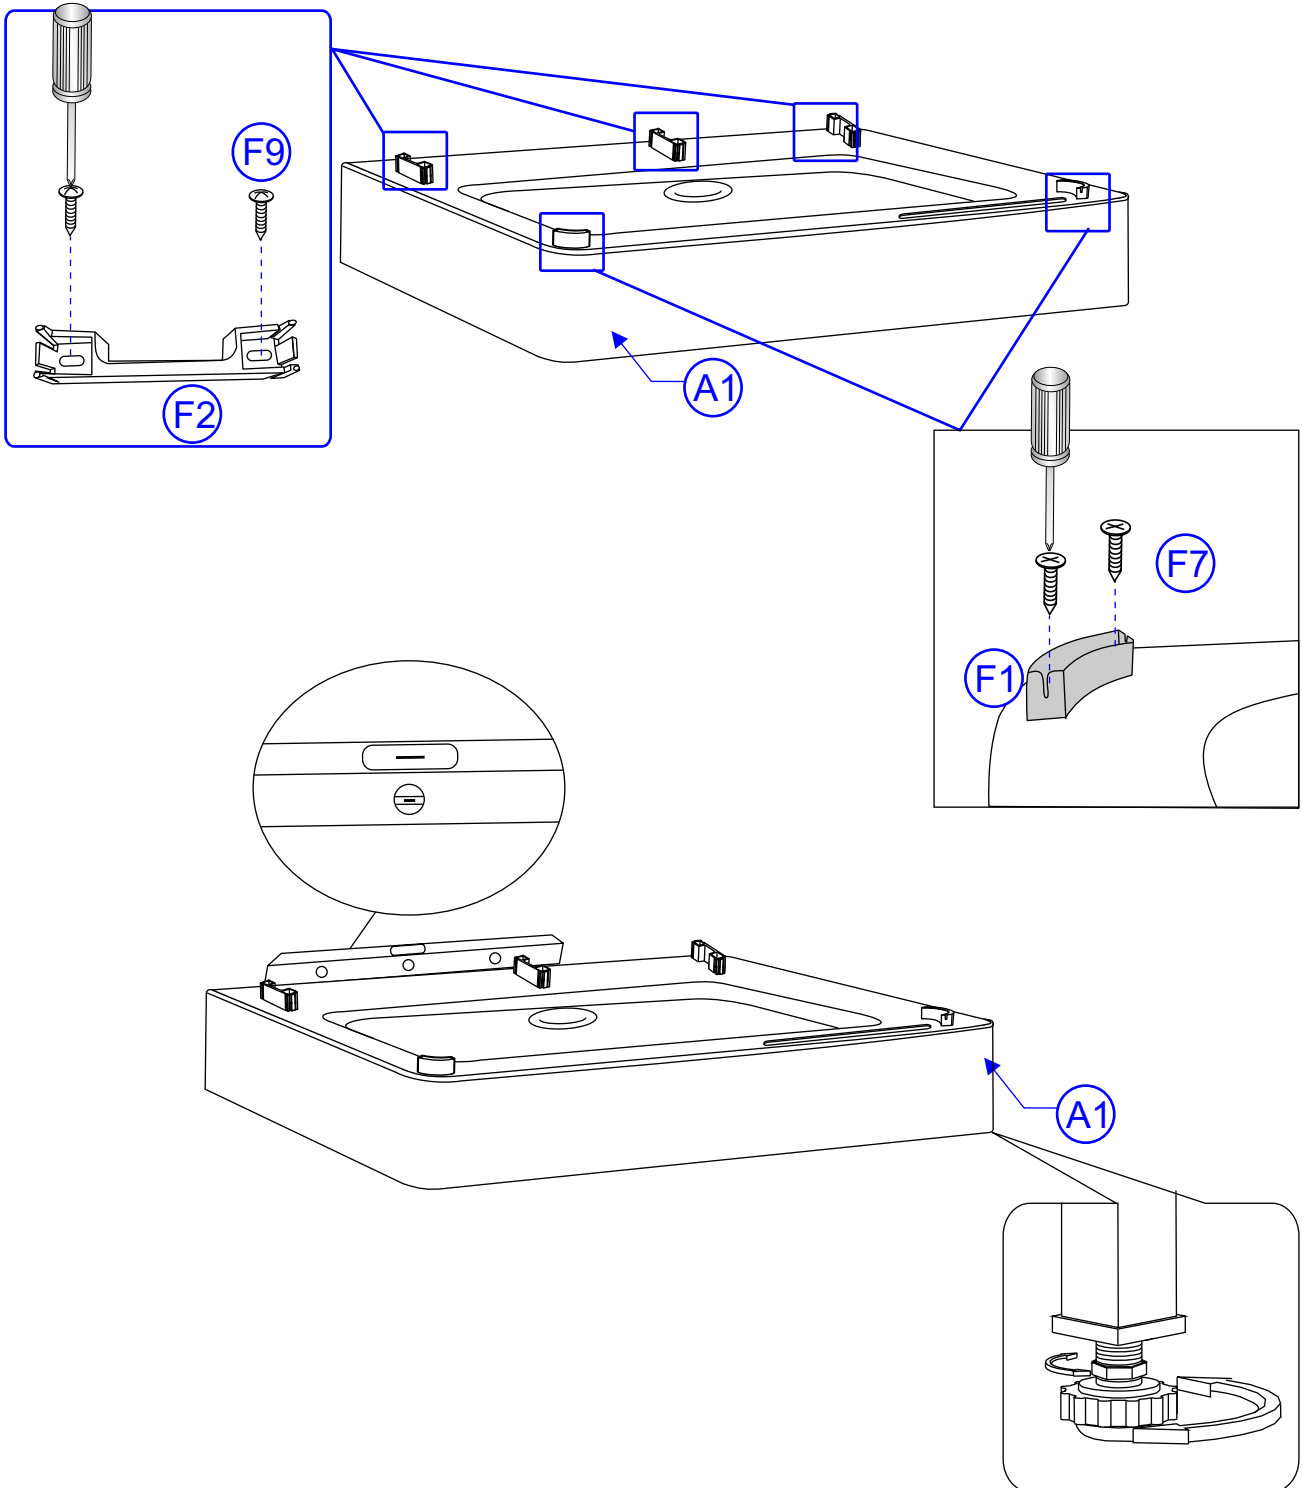

MONTAVIMO INSTRUKCIJA

SO126/SO130:900x1000x2150

F3
4X12mm X2